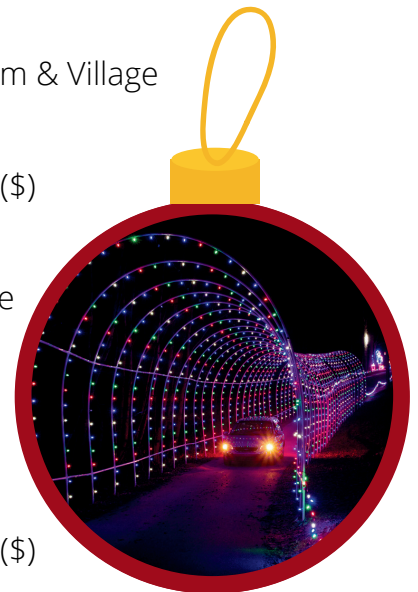

WRITE A LETTER TO SANTA at the Santa Claus Museum & Village

Nov. 29 - Dec. 31
Closed Christmas Day

Mon. - Fri. 10:00 am - 4:00 pm CT
Sat. - Sun. 9:00 am - 5:00 pm CT